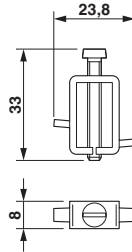

Technical data

Dimensions

Length	23.5 mm
Width	8 mm

Standards and Regulations

Flammability rating according to UL 94	-
--	---

Environmental Product Compliance

China RoHS	Environmentally friendly use period: unlimited = EFUP-e
	No hazardous substances above threshold values

Drawings

End clamp - E/1 - 1201044

Dimensional drawing

Classifications

eCl@ss

eCl@ss 10.0.1	27141135
eCl@ss 11.0	27141135
eCl@ss 4.0	27141100
eCl@ss 4.1	27141100
eCl@ss 5.0	27141100
eCl@ss 5.1	27141100
eCl@ss 6.0	27141100
eCl@ss 7.0	27141135
eCl@ss 9.0	27141135

End clamp - E/1 - 1201044

Accessories

Accessories

DIN rail

DIN rail perforated - NS 32 PERF 2000MM - 1201002

DIN rail perforated, G profile, width: 32 mm, height: 15 mm, acc. to EN 60715, material: Steel, galvanized, passivated with a thick layer, length: 2000 mm, color: silver

DIN rail, unperforated - NS 32 UNPERF 2000MM - 1201015

DIN rail, unperforated, G profile, width: 32 mm, height: 15 mm, acc. to EN 60715, material: Steel, galvanized, passivated with a thick layer, length: 2000 mm, color: silver